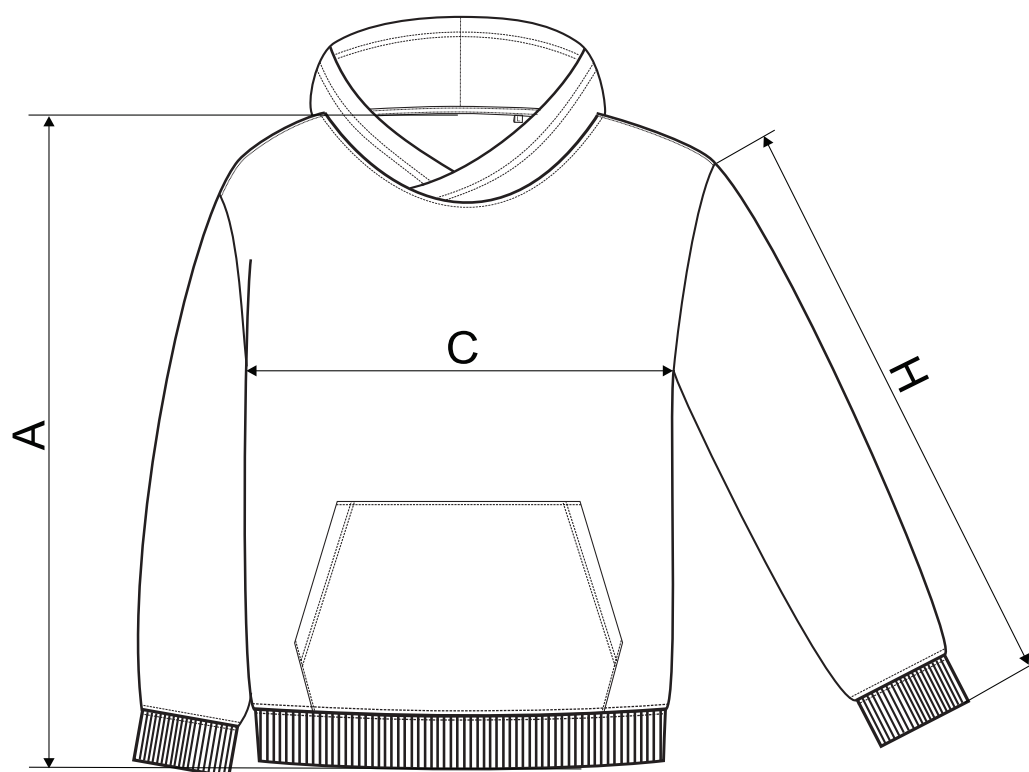

422 chill

SIZE SPECIFICATION [cm]

size	XS	S	M	L	XL	2XL	3XL	4XL
A	68	70	72	74	76	78	80	82
C	52	56	60	64	68	73	79	85
H	55	56	57	58	59	60	61	62

All size specifications listed are in cm. Accepted tolerance of up to $\pm 5\%$.